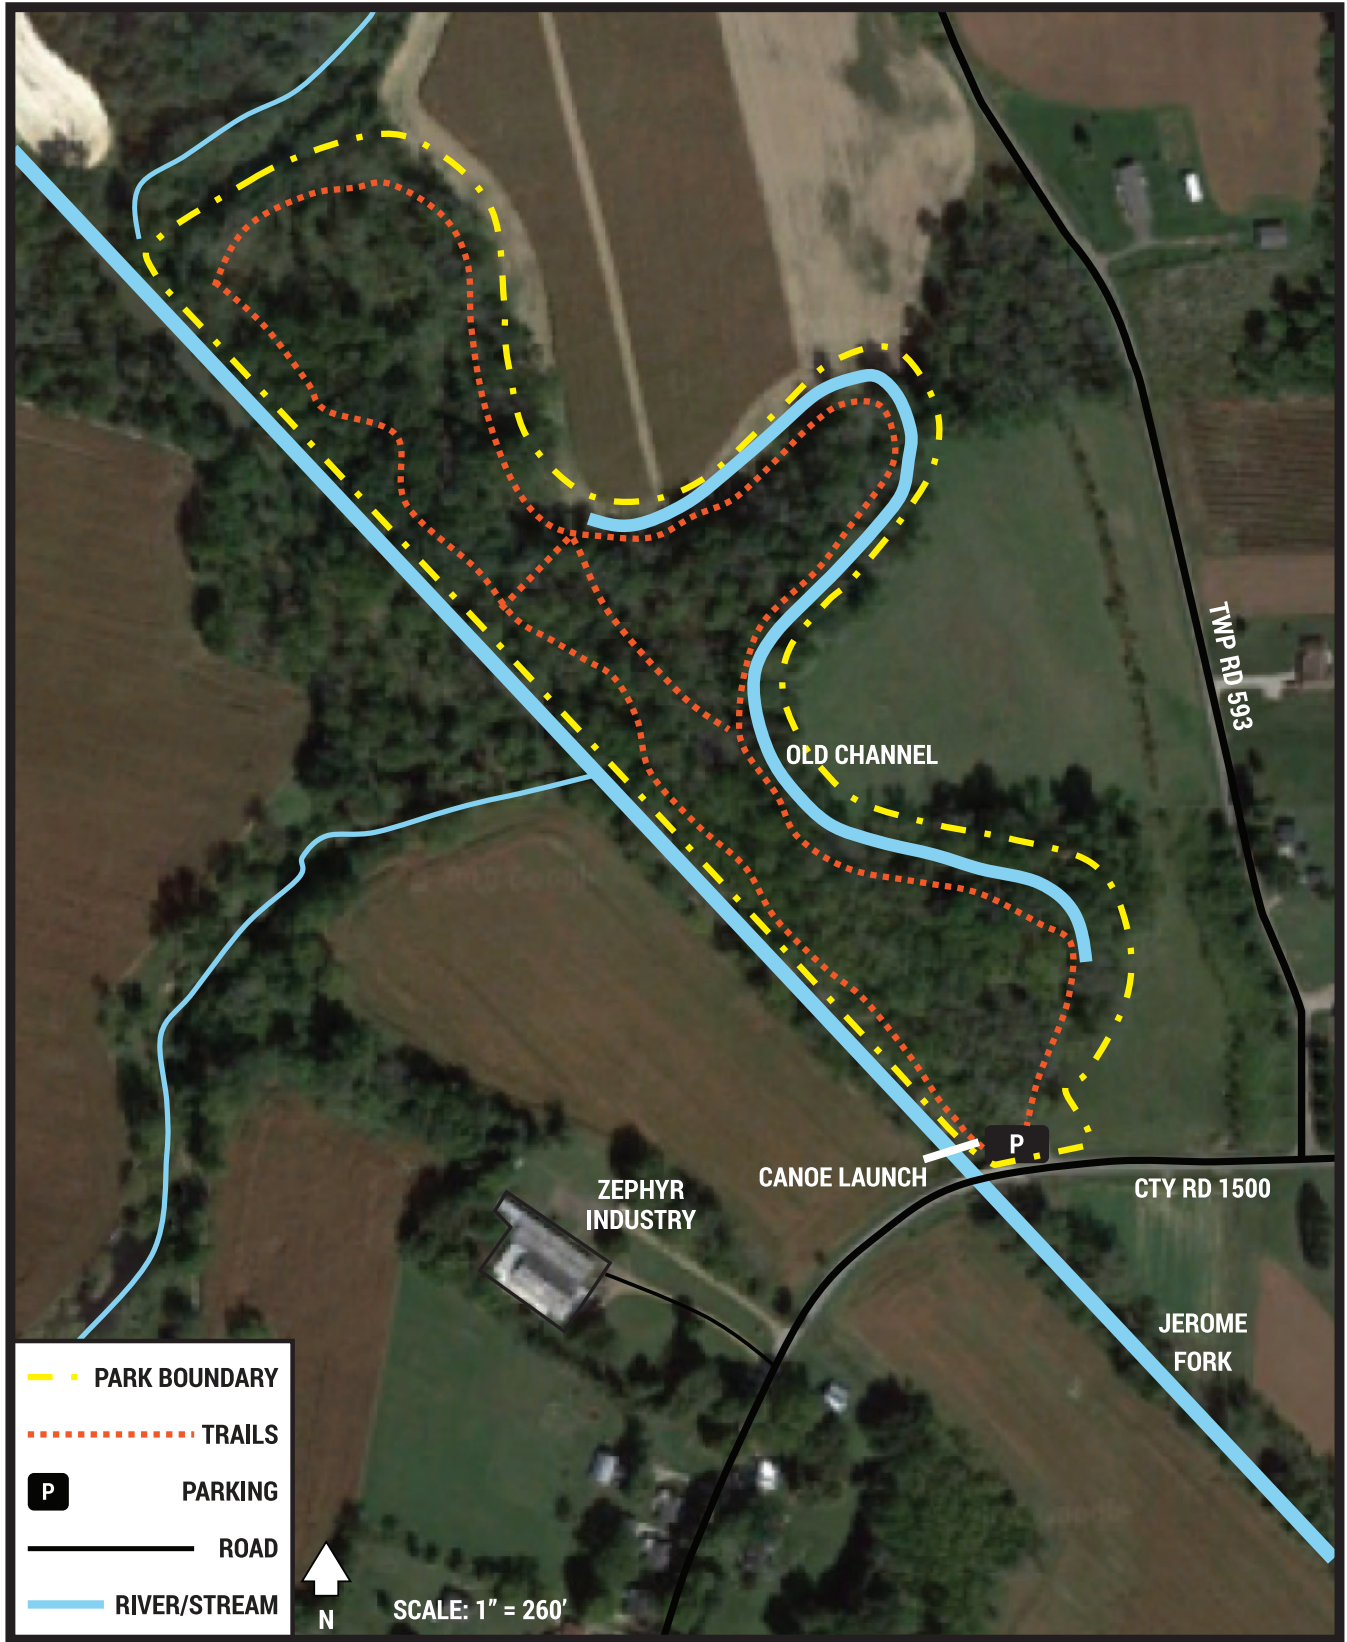

ASHLAND COUNTY PARK DISTRICT RIVER WALK NATURAL AREA

Hiking

Fishing

Canoeing/
Kayaking

Waterfowl

Bird
Watching

Geocaching

Limited
Hunting