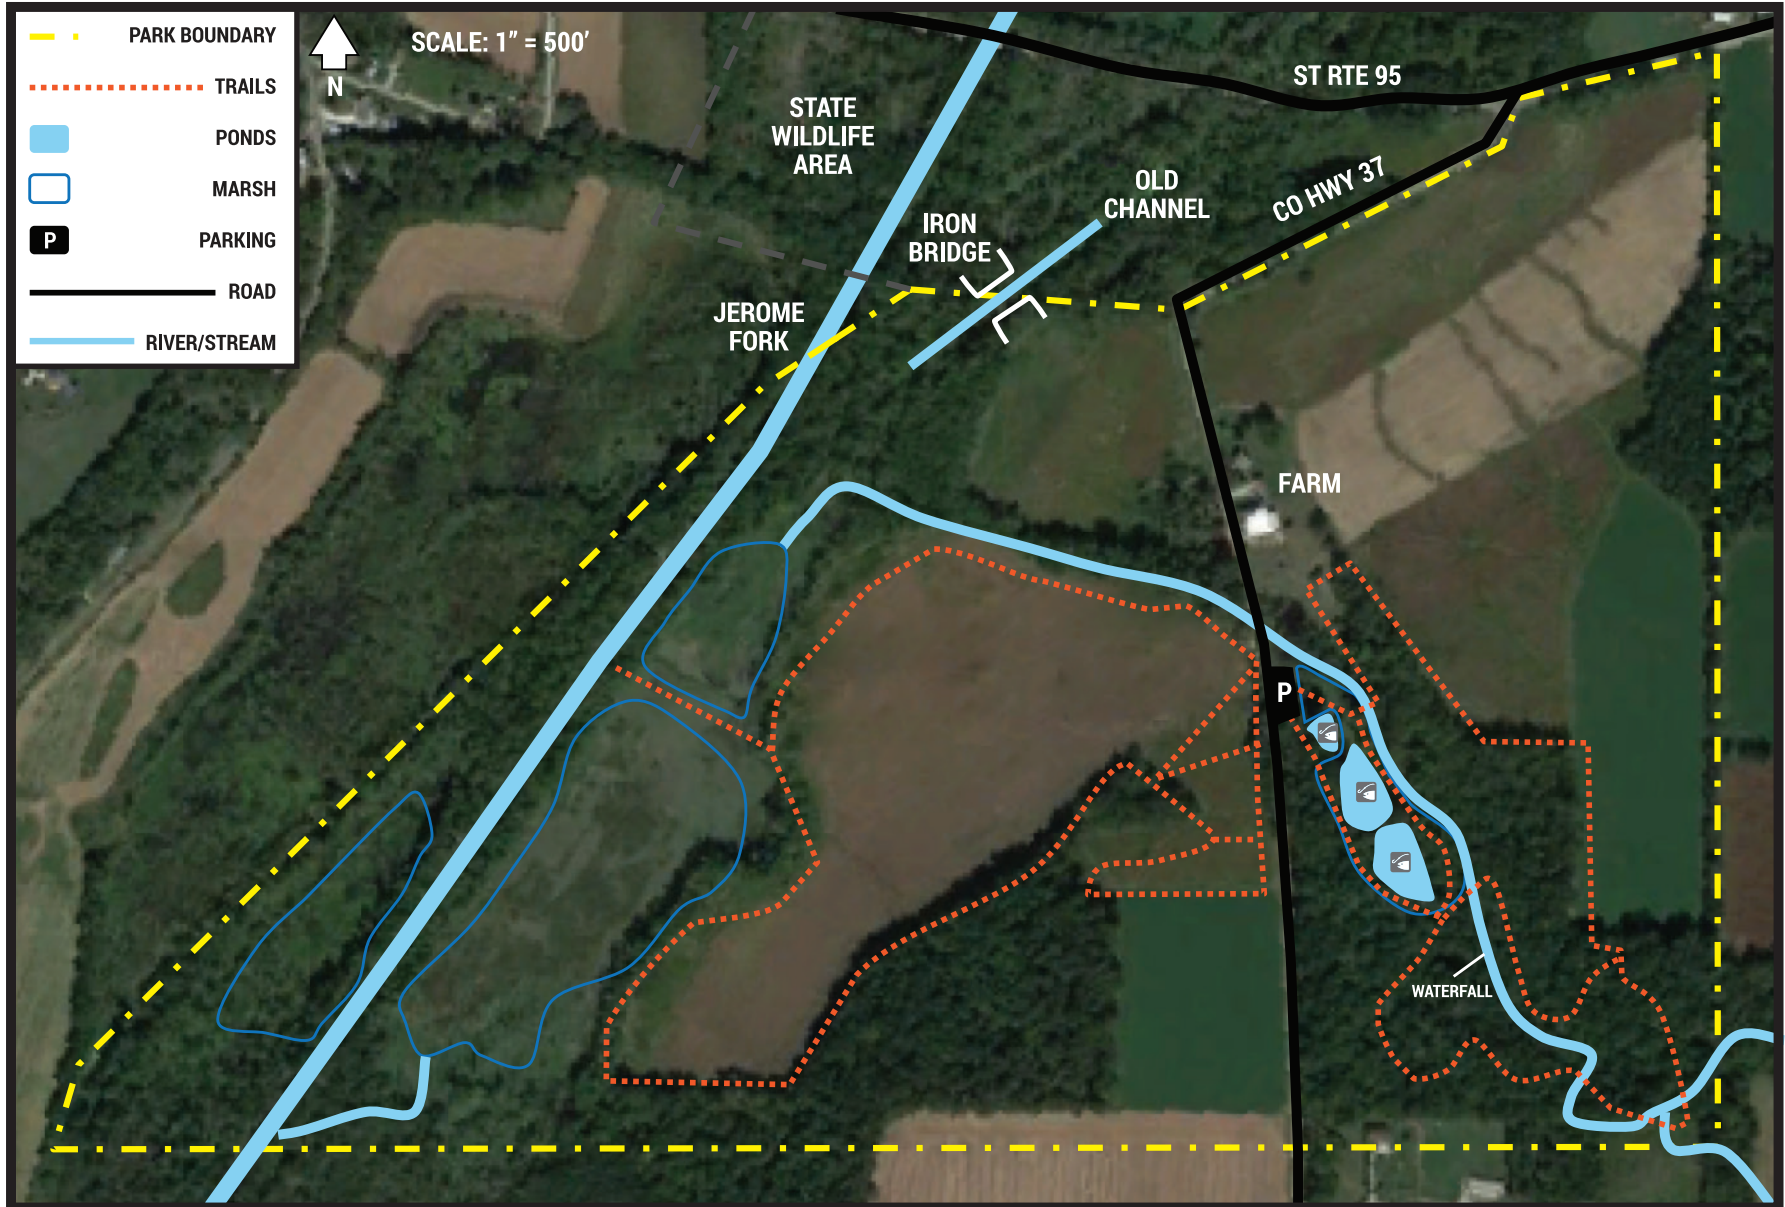

# ASHLAND COUNTY PARK DISTRICT COOL SPRINGS WILDLIFE CONSERVATION AREA

Hiking

Fishing

Waterfowl

Bird  
Watching

Geocaching

Hunting

[WWW.ASHLANDCOUNTYPARKS.COM](http://WWW.ASHLANDCOUNTYPARKS.COM)