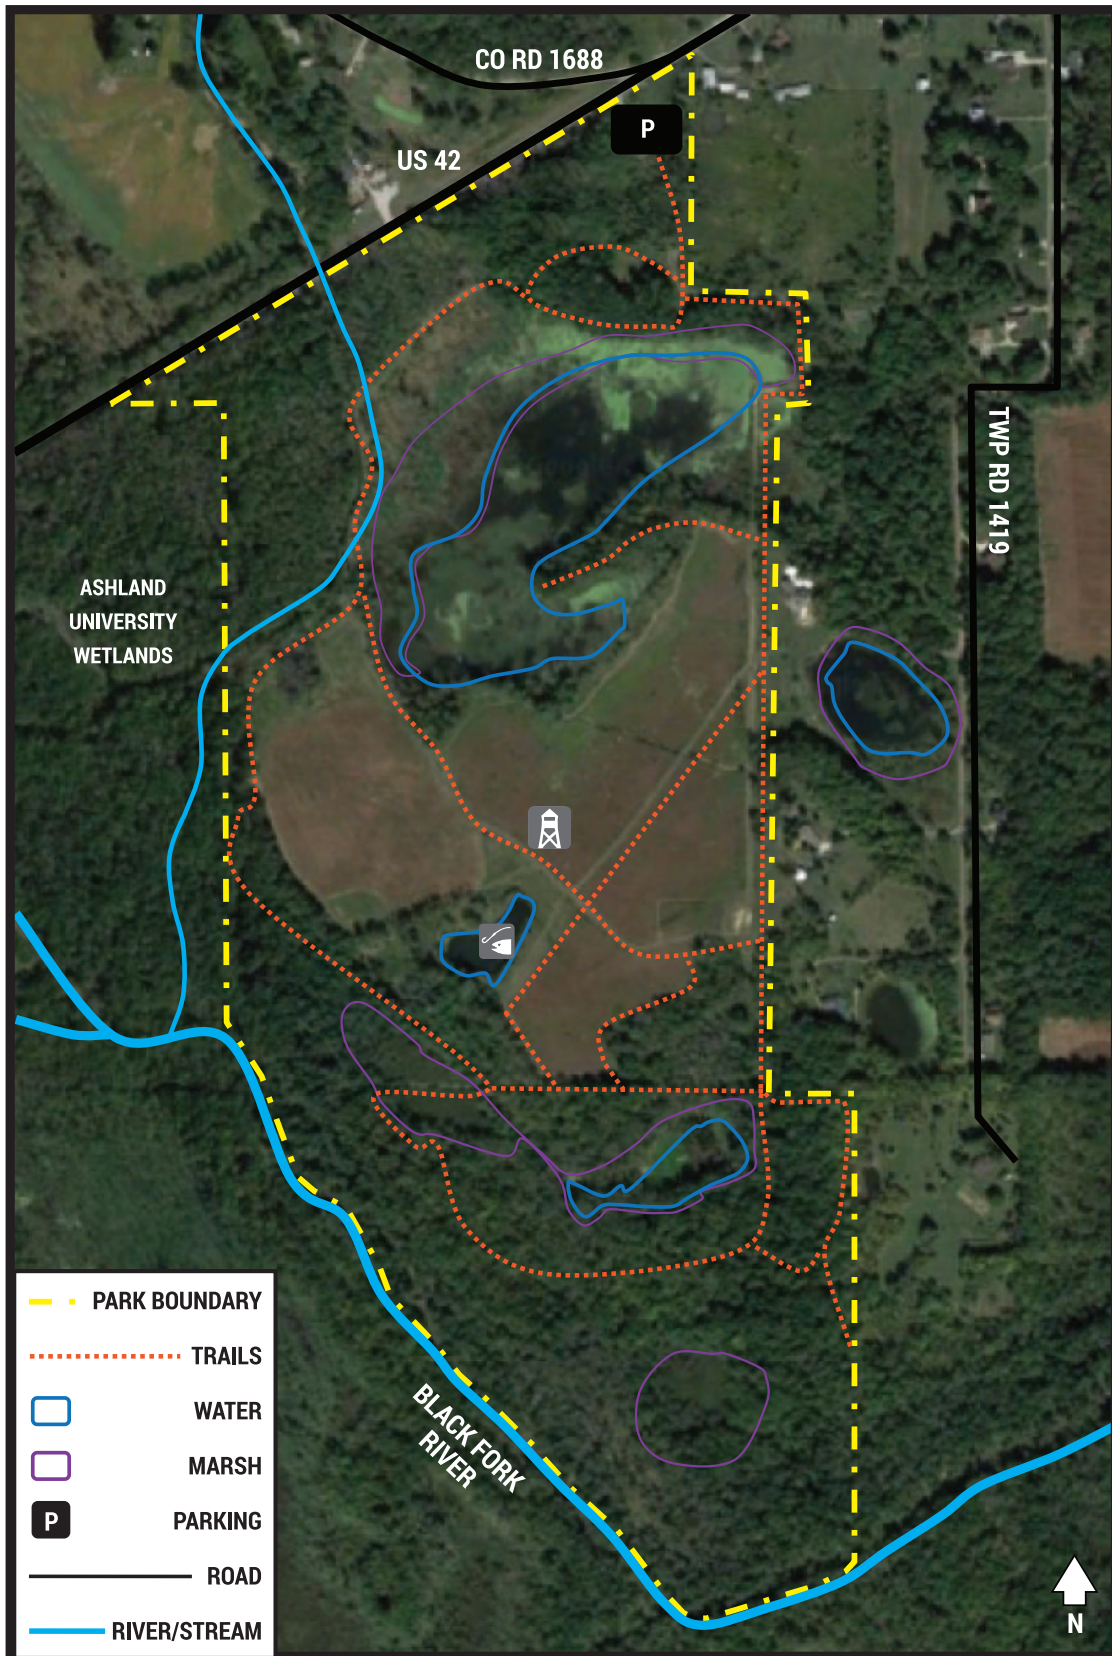

# ASHLAND COUNTY PARK DISTRICT BLACK FORK BOTTOMS HUNTING AREA

Hiking

Fishing

Waterfowl

Bird  
Watching

Wildflowers

Observation  
Tower

Geocaching

Hunting