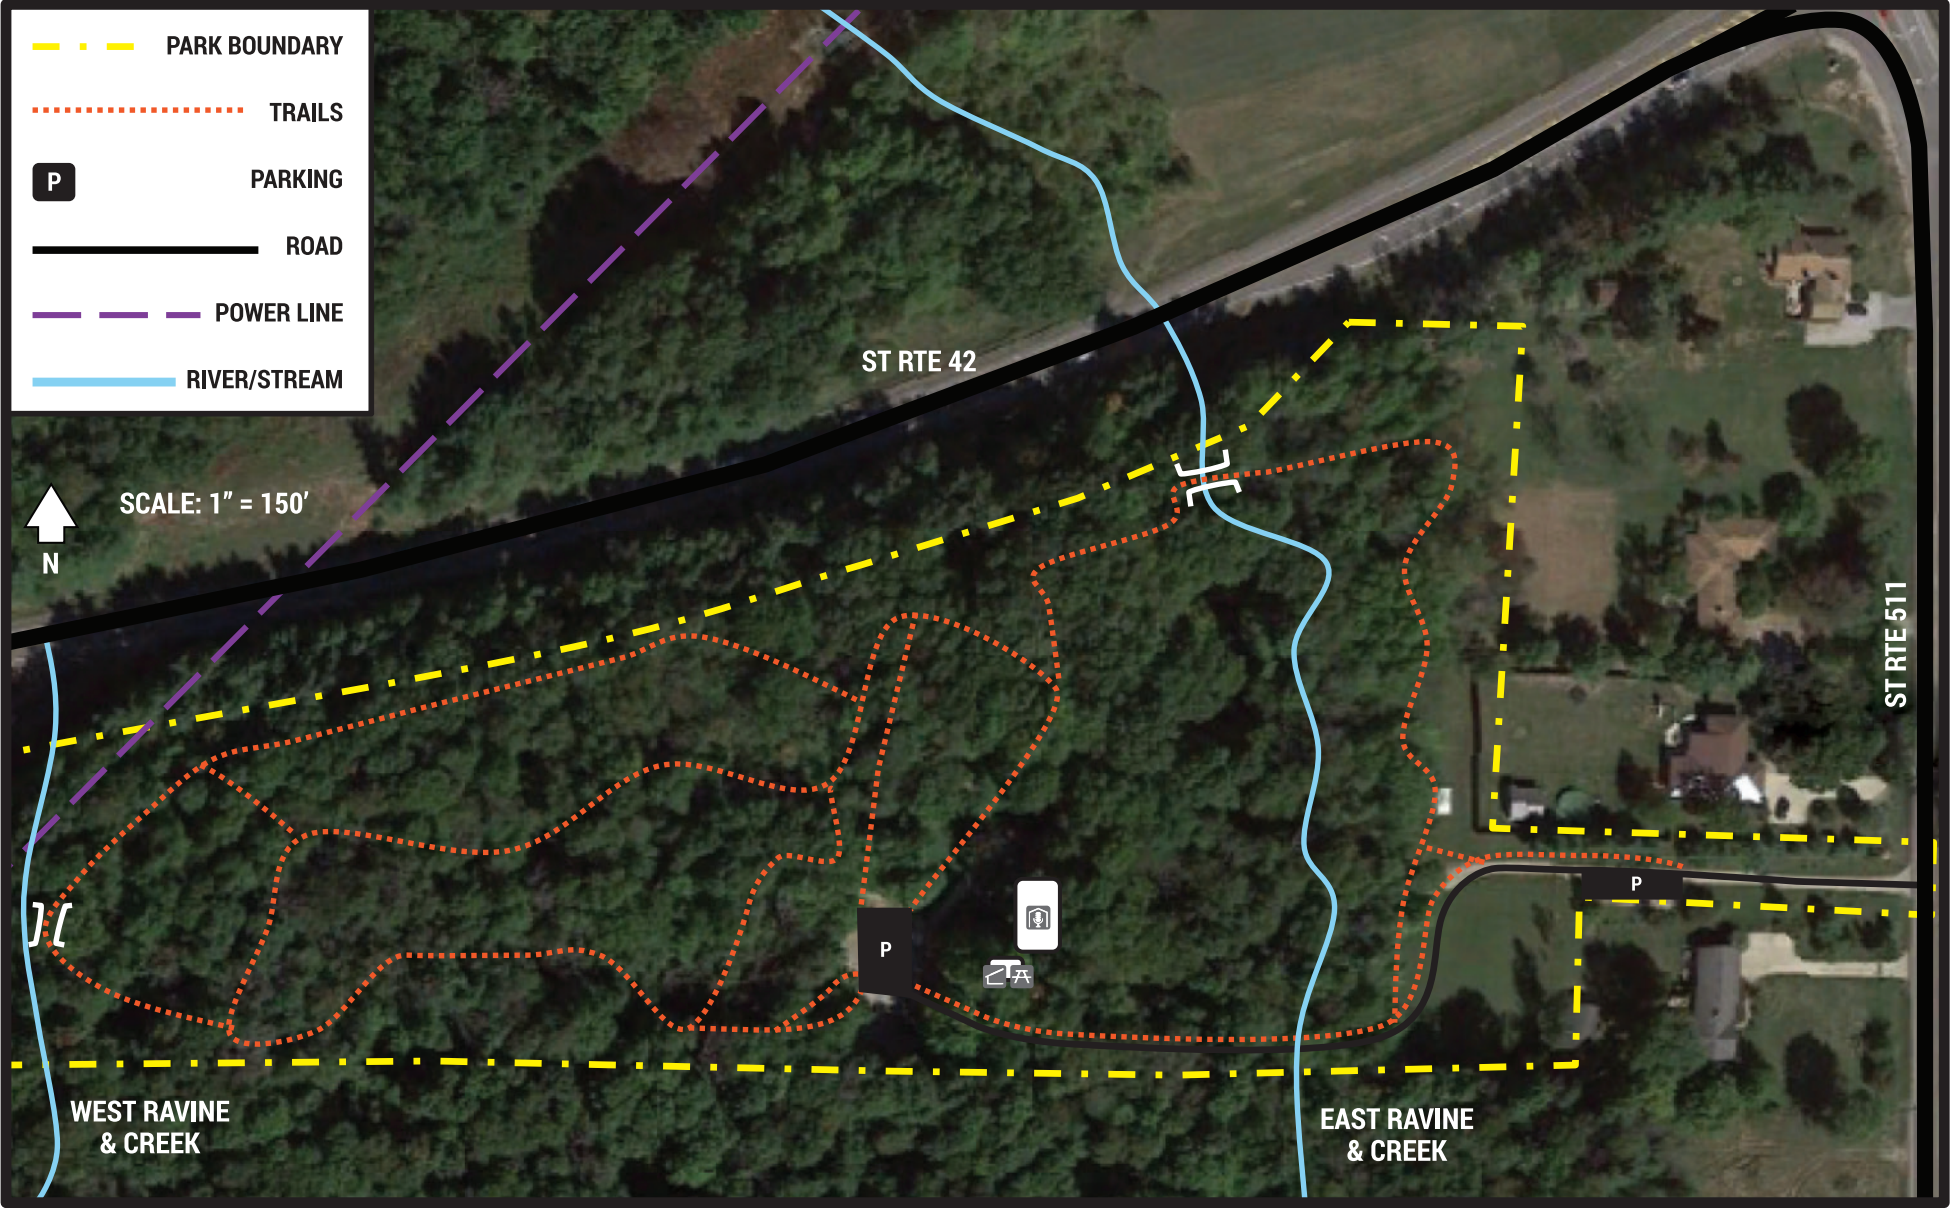

ASHLAND COUNTY PARK DISTRICT ASHLAND FIRE COMPANY NATURE CENTER

Hiking

Picnic Area

Shelter

Bird Watching

Event Center

Geocaching

WWW.ASHLANDCOUNTYPARKS.COM